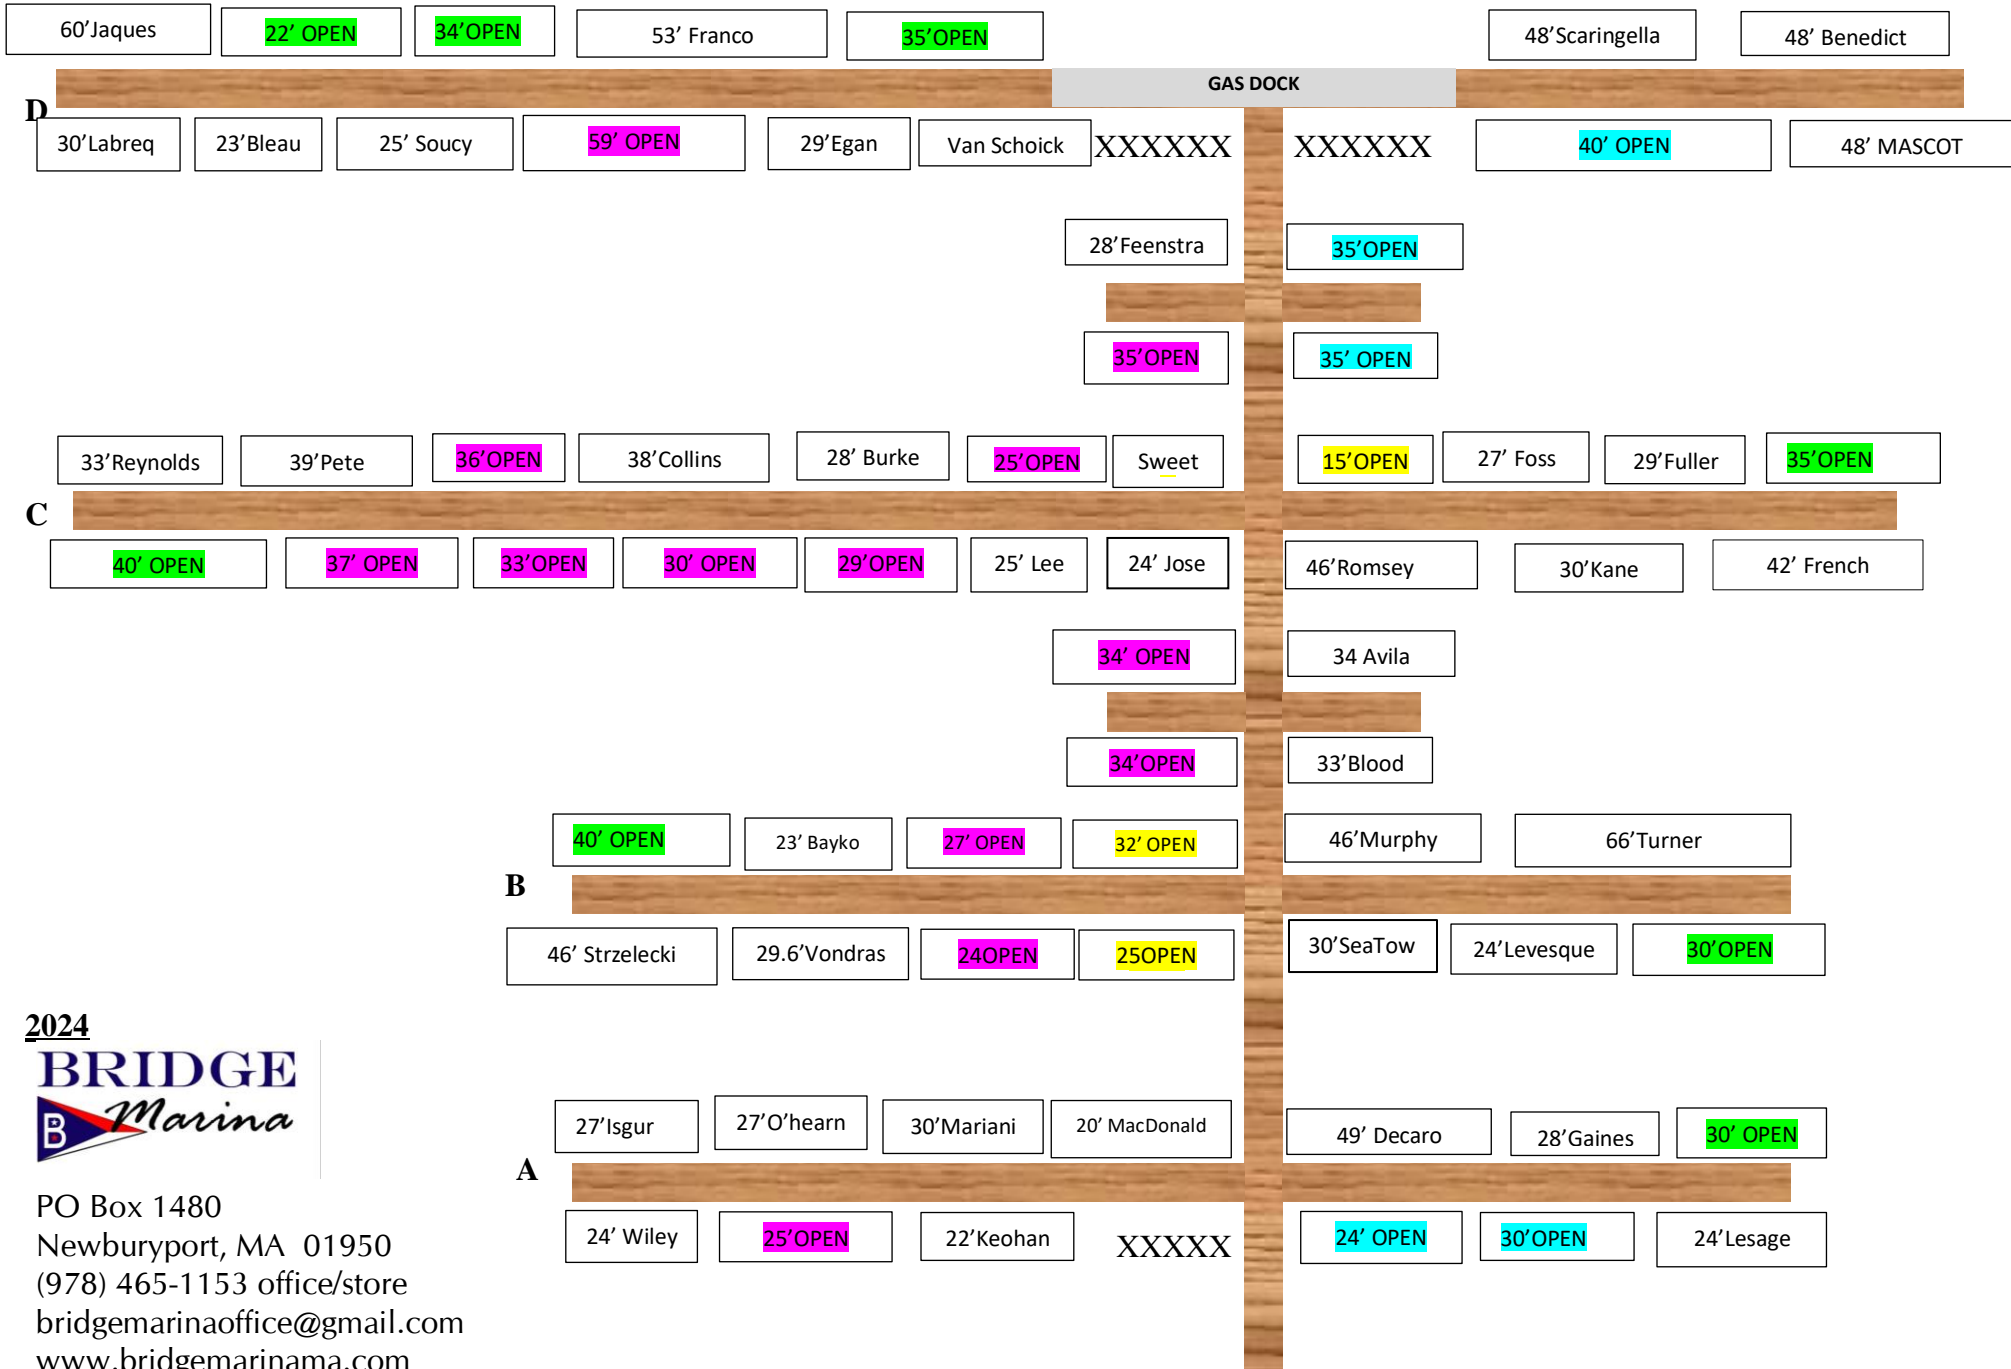

Down River \$170/ft.

Outside/Ends \$190/ft.

Up-River \$160/ft.

Inside Corner \$150/ft.

2024

PO Box 1480
 Newburyport, MA 01950
 (978) 465-1153 office/store
 bridgemarinaoffice@gmail.com
 www.bridgemarina.com